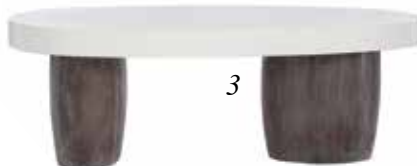

BENJAMIN JOHNSTON DESIGN PHOTOGRAPHY BY JULIE SOEFER, PORTRAIT BY AMY KARA STUDIO.

This living room by Denise McGaha Interiors showcases furniture as art. From the sculptural side chair to the geometric twist on simple table lamps and brass detailing on the coffee table, each piece is carefully curated, creating artistic interest throughout the room.

1

2

3

4

5

1. The Arlo Chair by Gabby features a curvy silhouette and open back with a sculptural quality; [gabbyhome.com](http://gabbyhome.com)
2. The Chest Court Lamp by Wildwood Lamps brings a geometric form to the simplest of table lamps; [wildwoodlamps.com](http://wildwoodlamps.com)
3. Much more sophisticated than yard art, this outdoor table from the new Bernhardt Exteriors collection has soft, curvy form for added interest in your outdoor living area; [bernhardt.com](http://bernhardt.com)
4. The Galvarino Coffee Table by South + English uses three simple forms to create multiple ways of puzzle piecing your own custom table; [southandenglish.com](http://southandenglish.com)
5. Shagreen, brass hardware, and curving lines combine in an artistic form with the Shagreen cabinet by Ambella Home; [ambellahome.com](http://ambellahome.com)